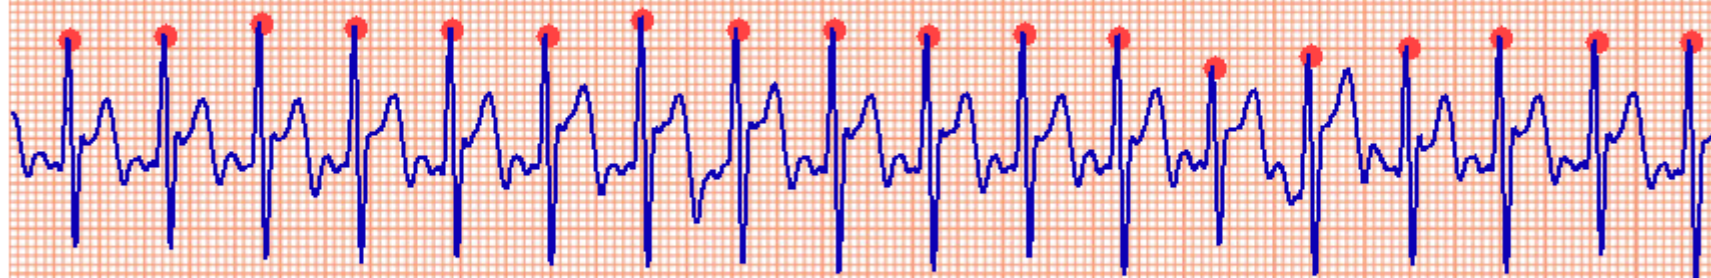

Atrial Flutter

25 mm/sec

25 mm/sec