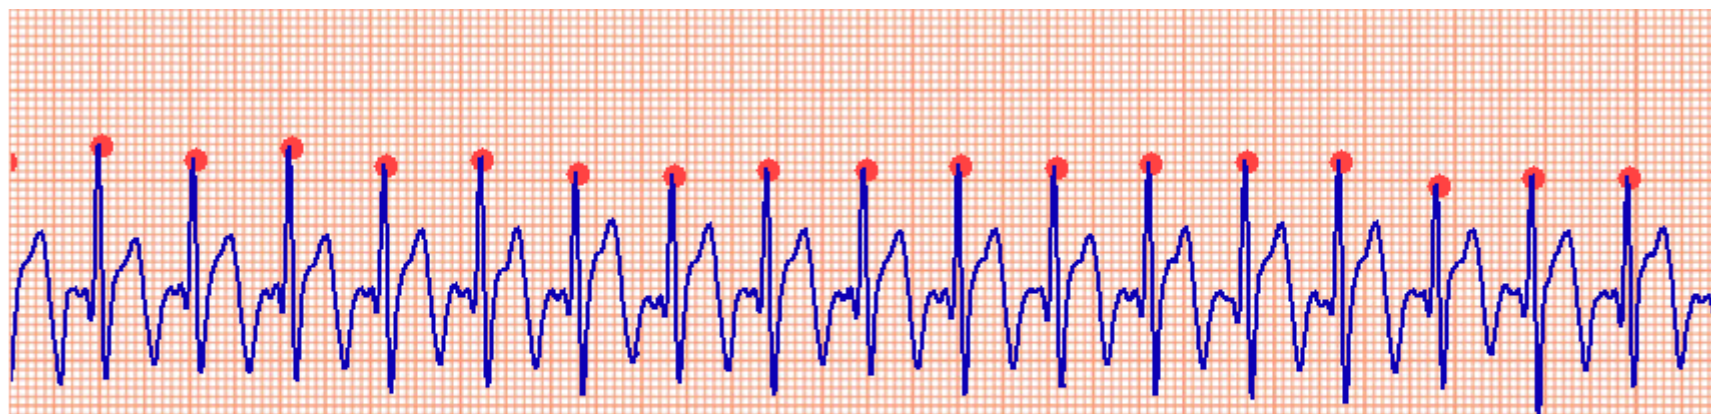

Atrial Flutter

25 mm/sec

25 mm/sec