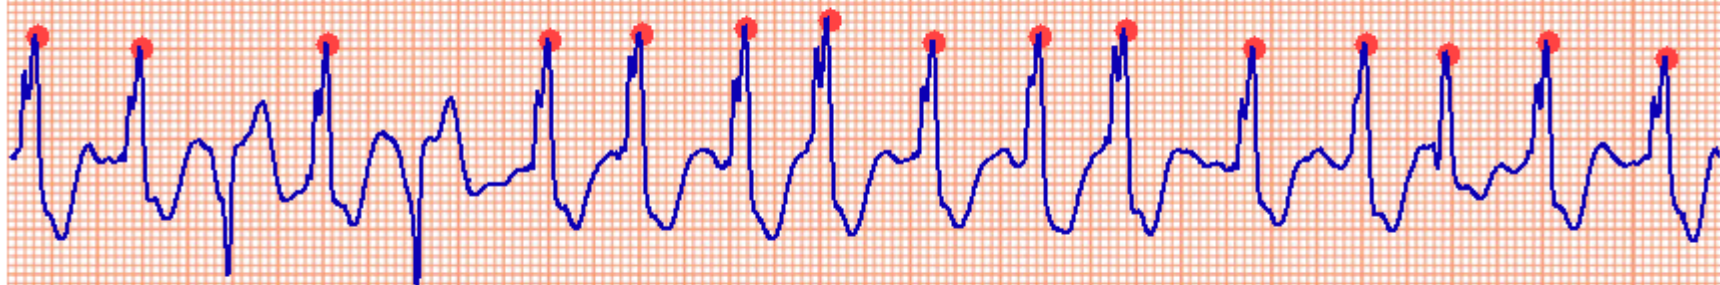

### Atrial Fibrillation – Bundle Branch Block

25 mm/sec