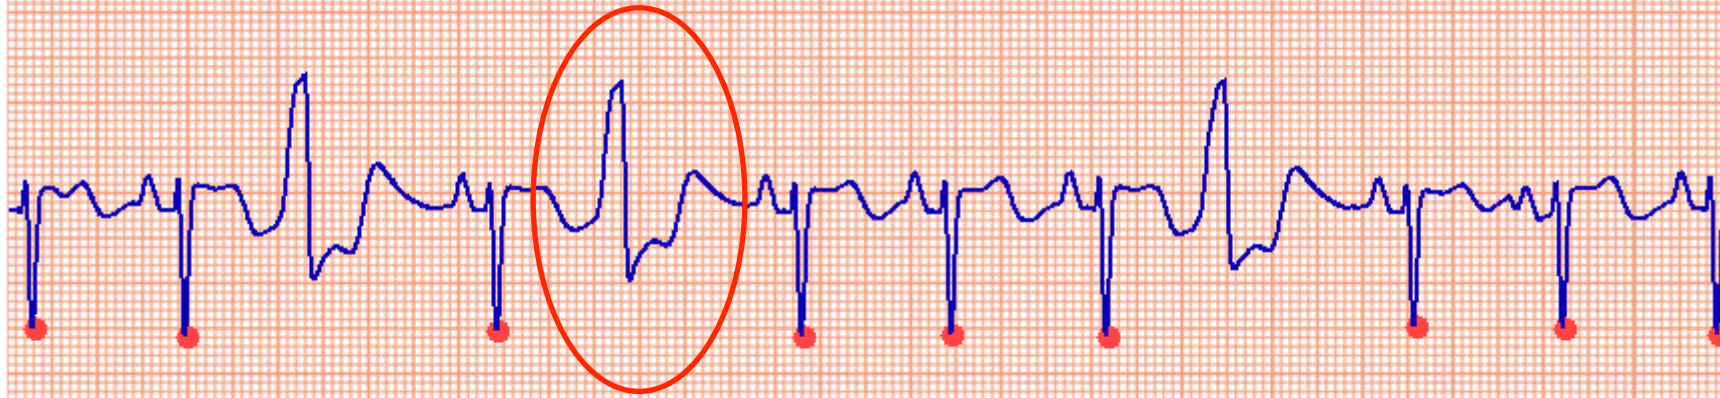

### Premature Ventricular Contractions

25 mm/sec