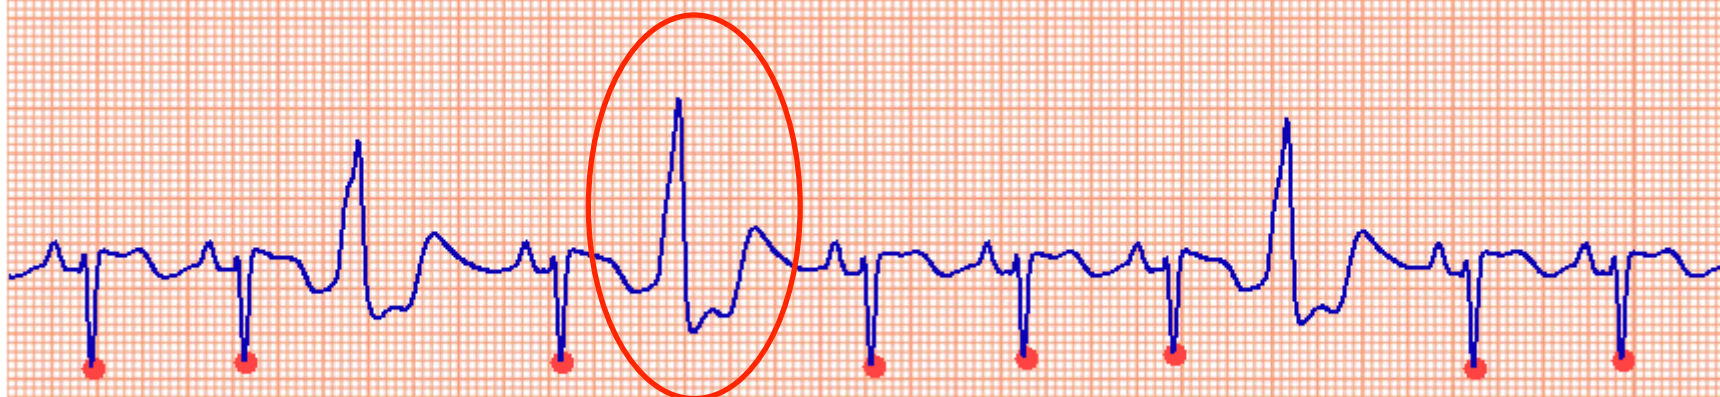

### Premature Ventricular Contractions

25 mm/sec