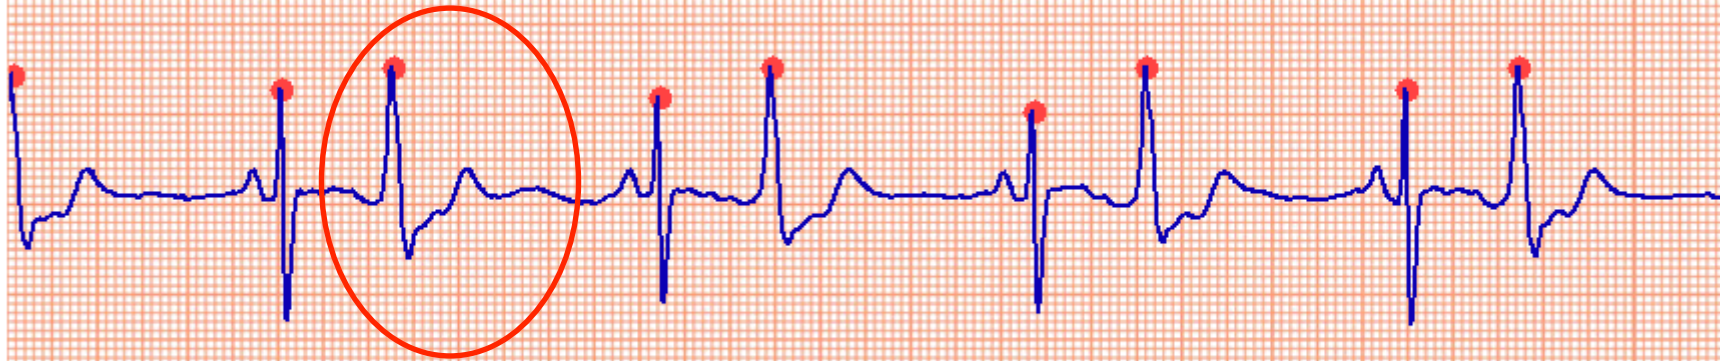

### Premature Ventricular Contractions

25 mm/sec