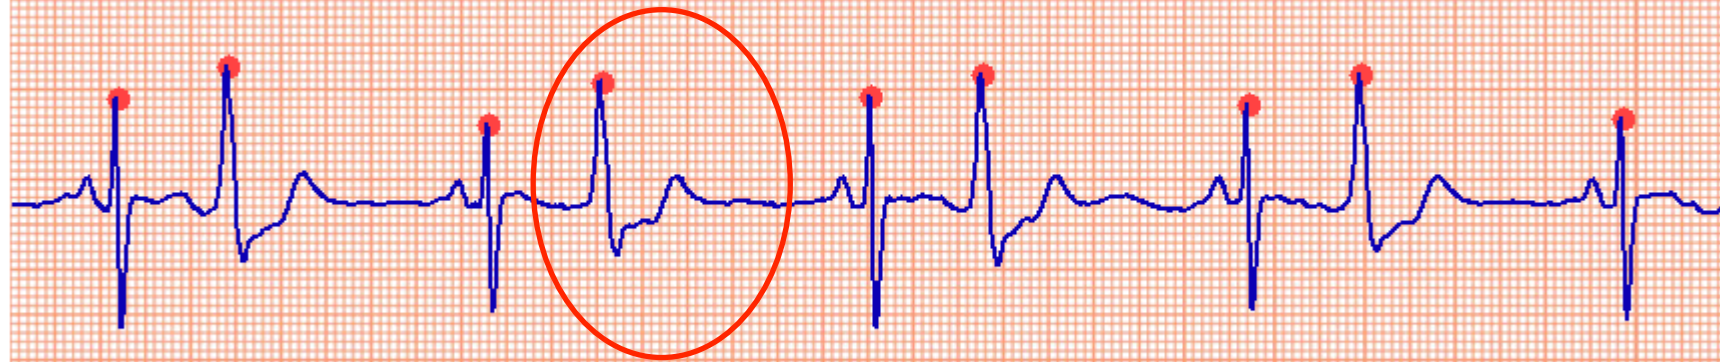

### Premature Ventricular Contractions

25 mm/sec